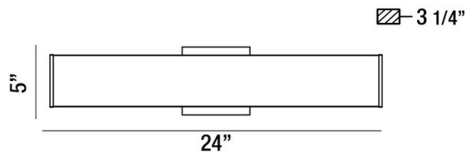

AIM, WALL MOUNT

PRODUCT DETAILS

No.	:	30187-016
Product Color	:	ALUMINUM
Product Material	:	METAL
Shade / Accent Colour	:	WHITE
Shade / Accent Material	:	ACRYLIC
Width	:	24"
Height	:	5"
Ext	:	3.25"
Weight	:	2.4lbs

LIGHT SOURCE DETAILS

Light Source Type	:	INTEGRATED LED
Input Voltage	:	120V
Bulb Voltage	:	120V
Total Wattage	:	14W
Total Lumen	:	1280lm
Kelvin	:	3000K
CRI	:	80+
Dimmable	:	Yes

Options Available

ITEM NO.	FINISH	SHADE
30187-016	ALUMINUM	WHITE

TECHNICAL DETAILS

Canopy / Backplate Length	:	4.31"
Canopy / Backplate Height	:	1.25"
Canopy / Backplate Width	:	4.31"
Adjustable Lamp Head	:	No
Mounting	:	Up or Down
Location	:	DRY
Approval	:	

PROJECT INFORMATION