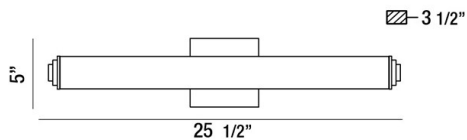

RAY, WALL MOUNT

PRODUCT DETAILS

No.	:	30190-016
Product Color	:	ALUMINUM
Product Material	:	METAL
Shade / Accent Colour	:	WHITE
Shade / Accent Material	:	ACRYLIC
Width	:	25.5"
Height	:	5"
Ext	:	3.5"
Weight	:	3.6lbs

LIGHT SOURCE DETAILS

Light Source Type	:	INTEGRATED LED
Input Voltage	:	120V
Bulb Voltage	:	120V
Total Wattage	:	10W
Total Lumen	:	1020lm
Kelvin	:	3000K
CRI	:	80+
Dimmable	:	Yes

Options Available

ITEM NO.	FINISH	SHADE
30190-016	ALUMINUM	WHITE

TECHNICAL DETAILS

Canopy / Backplate Length	:	4.31"
Canopy / Backplate Height	:	1.25"
Canopy / Backplate Width	:	4.31"
Adjustable Lamp Head	:	No
Mounting	:	Up or Down
Location	:	DRY
Approval	:	

PROJECT INFORMATION