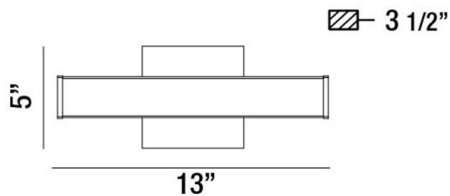

### PRODUCT DETAILS

No.	:	30193-017
Product Color	:	ALUMINUM
Product Material	:	METAL
Shade / Accent Colour	:	WHITE
Shade / Accent Material	:	ACRYLIC
Width	:	13"
Height	:	5"
Ext	:	3.5"
Weight	:	1.9lbs

### TECHNICAL DETAILS

Canopy / Backplate Length	:	4.31"
Canopy / Backplate Height	:	1.25"
Canopy / Backplate Width	:	4.31"
Adjustable Lamp Head	:	No
Mounting	:	Up or Down
Location	:	DRY
Approval	:	