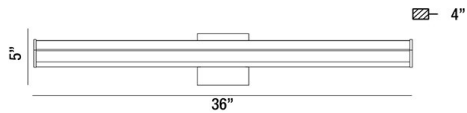

ARCO, WALL MOUNT

PRODUCT DETAILS

No.	:	30194-014
Product Color	:	ALUMINUM
Product Material	:	METAL
Shade / Accent Colour	:	WHITE
Shade / Accent Material	:	ACRYLIC
Width	:	36"
Height	:	5"
Ext	:	4"
Weight	:	3.8lbs

LIGHT SOURCE DETAILS

Light Source Type	:	INTEGRATED LED
Input Voltage	:	120V
Bulb Voltage	:	120V
Total Wattage	:	16W
Total Lumen	:	1450lm
Kelvin	:	3000K
CRI	:	80+
Dimmable	:	Yes

Options Available

ITEM NO.	FINISH	SHADE
30194-014	ALUMINUM	WHITE

TECHNICAL DETAILS

Canopy / Backplate Length	:	4.34"
Canopy / Backplate Height	:	1.18"
Canopy / Backplate Width	:	4.34"
Adjustable Lamp Head	:	No
Mounting	:	Up or Down
Location	:	DRY
Approval	:	

PROJECT INFORMATION