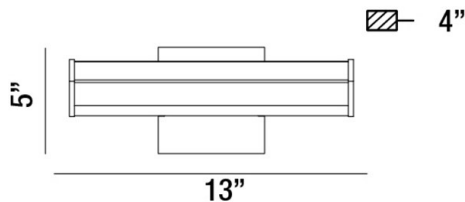

ARCO, WALL MOUNT

PRODUCT DETAILS

No.	:	30195-011
Product Color	:	ALUMINUM
Product Material	:	METAL
Shade / Accent Colour	:	WHITE
Shade / Accent Material	:	ACRYLIC
Width	:	13"
Height	:	5"
Ext	:	4"
Weight	:	2.1lbs

LIGHT SOURCE DETAILS

Light Source Type	:	INTEGRATED LED
Input Voltage	:	120V
Bulb Voltage	:	120V
Total Wattage	:	8W
Total Lumen	:	680lm
Kelvin	:	3000K
CRI	:	80+
Dimmable	:	Yes

Options Available

ITEM NO.	FINISH	SHADE
30195-011	ALUMINUM	WHITE

TECHNICAL DETAILS

Canopy / Backplate Length	:	4.31"
Canopy / Backplate Height	:	1.25"
Canopy / Backplate Width	:	4.31"
Adjustable Lamp Head	:	No
Mounting	:	Up or Down
Location	:	DRY
Approval	:	

PROJECT INFORMATION