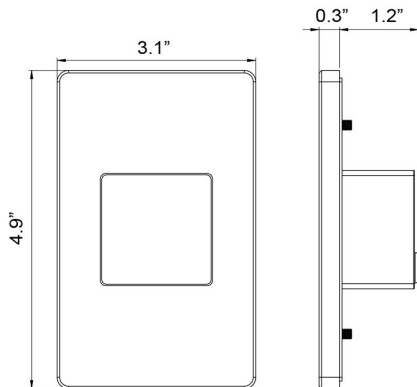

30286, OUTDOOR INWALL, 3.3W LED

PRODUCT DETAILS

No.	:	30286-016
Product Color	:	WHITE
Shade / Accent Colour	:	OPAL WHITE
Width	:	3"
Height	:	5"
Ext	:	1.5"
Weight	:	0.5lbs

LIGHT SOURCE DETAILS

Light Source Type	:	INTEGRATED LED
Input Voltage	:	120V
Bulb Voltage	:	120V
Socket Type	:	LED
Total Wattage	:	3W
Total Lumen	:	120lm
Kelvin	:	3000K
CRI	:	80

Options Available

ITEM NO.	FINISH	SHADE
30286-016	WHITE	OPAL WHITE
30286-023	BLACK	OPAL WHITE

TECHNICAL DETAILS

Driver	:	Electronic driver 120V 50/60Hz
Adjustable Lamp Head	:	No
IP Rating	:	54
Location	:	WET
Approval	:	