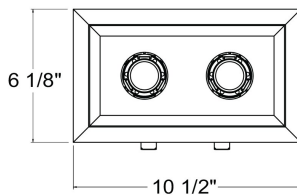

30298, 2-LIGHT 6.3W LED PULLDOWN MULTIPLE RECESS

PRODUCT DETAILS

No.	:	30298-0N
Product Color	:	PLATINUM/BLACK
Shade / Accent Colour	:	PLATINUM/BLACK
Length	:	10.5"
Width	:	6.125"
Height	:	5.5"
Weight	:	3.8lbs

LIGHT SOURCE DETAILS

Light Source Type	:	INTEGRATED LED
Input Voltage	:	120V
Bulb Voltage	:	120V
Socket Type	:	LED
Total Wattage	:	12.6W
Total Lumen	:	960lm
Kelvin	:	3000K
CRI	:	80
Dimmable	:	Yes

Options Available

ITEM NO.	FINISH	SHADE
30298-01	BLACK/BLACK	BLACK/BLACK
30298-02	WHITE/BLACK	WHITE/BLACK
30298-0N	PLATINUM/BLACK	PLATINUM/BLACK

TECHNICAL DETAILS

Light Direction	:	Down
Adjustable Lamp Head	:	Yes
Location	:	DRY
Approval	:	
Title 24	:	Yes
Beam Angle	:	20
Horizontal Adjustment	:	0-20
Cut Hole Length	:	9.5"
Cut Hole Width	:	5.125"