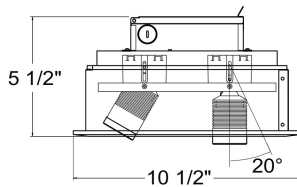

30298, 2-LIGHT 6.3W LED PULLDOWN MULTIPLE RECESS

PRODUCT DETAILS

No.	:	30298-0N
Product Color	:	PLATINUM/BLACK
Shade / Accent Colour	:	PLATINUM/BLACK
Length	:	10.5"
Width	:	6.125"
Height	:	5.5"
Weight	:	3.8lbs

ITEM NO.	FINISH	SHADE
30298-01	BLACK/BLACK	BLACK/BLACK
30298-02	WHITE/BLACK	WHITE/BLACK
30298-0N	PLATINUM/BLACK	PLATINUM/BLACK

TECHNICAL DETAILS

Light Direction	:	Down
Adjustable Lamp Head	:	Yes
Location	:	DRY
Approval	:	
Title 24	:	Yes
Beam Angle	:	20
Horizontal Adjustment	:	0-20
Cut Hole Length	:	9.5"
Cut Hole Width	:	5.125"