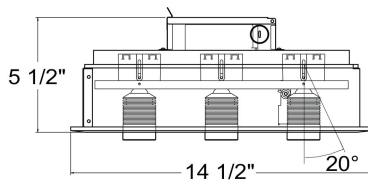

### PRODUCT DETAILS

No.	:	30299-02
Product Color	:	WHITE/BLACK
Shade / Accent Colour	:	FROSTED
Length	:	14.5"
Width	:	6.125"
Height	:	5.5"
Weight	:	5.8lbs

### TECHNICAL DETAILS

Light Direction	:	Down
Adjustable Lamp Head	:	Yes
Location	:	DRY
Approval	:	
Title 24	:	Yes
Beam Angle	:	20
Horizontal Adjustment	:	0-20
Cut Hole Length	:	13.375"
Cut Hole Width	:	5.125"