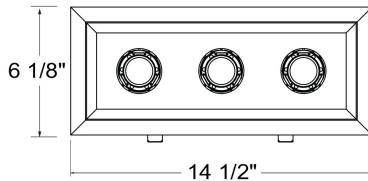

### PRODUCT DETAILS

No.	:	30299-02
Product Color	:	WHITE/BLACK
Shade / Accent Colour	:	FROSTED
Length	:	14.5"
Width	:	6.125"
Height	:	5.5"
Weight	:	5.8lbs

### TECHNICAL DETAILS

Light Direction	:	Down
Adjustable Lamp Head	:	Yes
Location	:	DRY
Approval	:	
Title 24	:	Yes
Beam Angle	:	20
Horizontal Adjustment	:	0-20
Cut Hole Length	:	13.375"
Cut Hole Width	:	5.125"