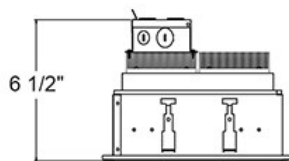

30304, 2-LIGHT 14.4W LED LENS MULTIPLE

PRODUCT DETAILS

No.	:	30304-02
Product Color	:	WHITE
Shade / Accent Colour	:	WHITE
Length	:	10.5"
Width	:	6.125"
Height	:	6.5"
Weight	:	3.4lbs

LIGHT SOURCE DETAILS

Light Source Type	:	INTEGRATED LED
Input Voltage	:	120V
Bulb Voltage	:	120V
Socket Type	:	LED
Total Wattage	:	28.8W
Total Lumen	:	2360lm
Kelvin	:	3000K
CRI	:	80
Dimmable	:	Yes

Options Available

ITEM NO.	FINISH	SHADE
30304-01	BLACK	BLACK
30304-02	WHITE	WHITE
30304-0N	PLATINUM	PLATINUM

TECHNICAL DETAILS

Light Direction	:	Down
Adjustable Lamp Head	:	No
Location	:	DAMP
Approval	:	
Title 24	:	Yes
Beam Angle	:	120
Cut Hole Length	:	9.5"
Cut Hole Width	:	5.125"