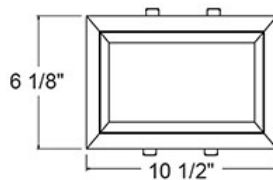

30304, 2-LIGHT 14.4W LED LENS MULTIPLE

PRODUCT DETAILS

No.	:	30304-02
Product Color	:	WHITE
Shade / Accent Colour	:	WHITE
Length	:	10.5"
Width	:	6.125"
Height	:	6.5"
Weight	:	3.4lbs

LIGHT SOURCE DETAILS

Light Source Type	:	INTEGRATED LED
Input Voltage	:	120V
Bulb Voltage	:	120V
Socket Type	:	LED
Total Wattage	:	28.8W
Total Lumen	:	2360lm
Kelvin	:	3000K
CRI	:	80
Dimmable	:	Yes

Options Available

ITEM NO.	FINISH	SHADE
30304-01	BLACK	BLACK
30304-02	WHITE	WHITE
30304-0N	PLATINUM	PLATINUM

TECHNICAL DETAILS

Light Direction	:	Down
Adjustable Lamp Head	:	No
Location	:	DAMP
Approval	:	
Title 24	:	Yes
Beam Angle	:	120
Cut Hole Length	:	9.5"
Cut Hole Width	:	5.125"