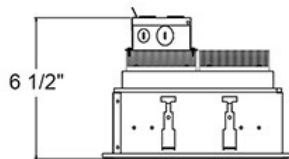

### PRODUCT DETAILS

No.	:	30304-0N
Product Color	:	PLATINUM
Shade / Accent Colour	:	PLATINUM
Length	:	10.5"
Width	:	6.125"
Height	:	6.5"
Weight	:	3.4lbs

### TECHNICAL DETAILS

Light Direction	:	Down
Adjustable Lamp Head	:	No
Location	:	DAMP
Approval	:	
Title 24	:	Yes
Beam Angle	:	120
Cut Hole Length	:	9.5"
Cut Hole Width	:	5.125"