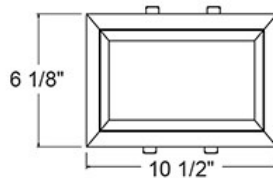

### PRODUCT DETAILS

No.	:	30304-0N
Product Color	:	PLATINUM
Shade / Accent Colour	:	PLATINUM
Length	:	10.5"
Width	:	6.125"
Height	:	6.5"
Weight	:	3.4lbs

### TECHNICAL DETAILS

Light Direction	:	Down
Adjustable Lamp Head	:	No
Location	:	DAMP
Approval	:	
Title 24	:	Yes
Beam Angle	:	120
Cut Hole Length	:	9.5"
Cut Hole Width	:	5.125"