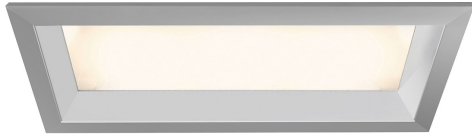

## 30305, 3-LIGHT 14.4W LED LENS MULTIPLE RECESS

### PRODUCT DETAILS

No.	:	30305-0N
Product Color	:	PLATINUM
Shade / Accent Colour	:	PLATINUM
Length	:	14.5"
Width	:	6.125"
Height	:	6.5"
Weight	:	4lbs