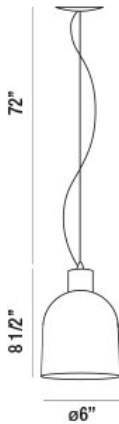

PONTI, 6" ROUND PENDANT

Options Available

ITEM NO.	FINISH	SHADE
30450-011	CHROME	CLEAR

PRODUCT DETAILS

No.	:	30450-011
Product Color	:	CHROME
Product Material	:	METAL
Shade / Accent Colour	:	CLEAR
Shade / Accent Material	:	HAND-BLOWN GLASS
Diameter	:	6"
Height	:	8.5"
Overall Height	:	80.5"
Weight	:	3.3lbs

LIGHT SOURCE DETAILS

Number of Bulbs	:	1
Light Source	:	Incandescent
Light Source Type	:	B10
Input Voltage	:	120V
Bulb Voltage	:	120V
Socket Type	:	E12
Wattage	:	60W
Total Wattage	:	60W
Bulb Included	:	No
Dimmable	:	Yes

TECHNICAL DETAILS

Light Direction	:	Down
Hanging Support Type	:	AIRCRAFT CABLE
Hanging Support Length	:	72"
Adjustable Lamp Head	:	No
Location	:	DRY
Approval	:	

PROJECT INFORMATION

 Job Name: Date: Type: