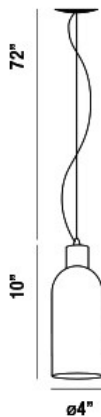

LUNGA, 4" ROUND PENDANT

PRODUCT DETAILS

No.	:	30451-025
Product Color	:	CHROME
Product Material	:	METAL
Shade / Accent Colour	:	AMBER
Shade / Accent Material	:	HAND-BLOWN GLASS
Diameter	:	4"
Height	:	10"
Overall Height	:	82"
Weight	:	3.3lbs

LIGHT SOURCE DETAILS

Number of Bulbs	:	1
Light Source	:	Incandescent
Light Source Type	:	B10
Input Voltage	:	120V
Bulb Voltage	:	120V
Socket Type	:	E12
Wattage	:	60W
Total Wattage	:	60W
Bulb Included	:	No
Dimmable	:	Yes

Options Available

ITEM NO.	FINISH	SHADE
30451-025	CHROME	AMBER
30451-032	CHROME	SMOKE

TECHNICAL DETAILS

Light Direction	:	Down
Hanging Support Type	:	AIRCRAFT CABLE
Hanging Support Length	:	72"
Adjustable Lamp Head	:	No
Location	:	DRY
Approval	:	