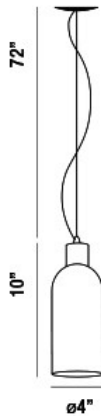

LUNGA, 4" ROUND PENDANT

Options Available

ITEM NO.	FINISH	SHADE
30451-018	CHROME	CLEAR
30451-025	CHROME	AMBER
30451-032	CHROME	SMOKE

PRODUCT DETAILS

No.	:	30451-032
Product Color	:	CHROME
Product Material	:	METAL
Shade / Accent Colour	:	SMOKE
Shade / Accent Material	:	HAND-BLOWN GLASS
Diameter	:	4"
Height	:	10"
Overall Height	:	82"
Weight	:	3.3lbs

LIGHT SOURCE DETAILS

Number of Bulbs	:	1
Light Source	:	Incandescent
Light Source Type	:	B10
Input Voltage	:	120V
Bulb Voltage	:	120V
Socket Type	:	E12
Wattage	:	60W
Total Wattage	:	60W
Bulb Included	:	No
Dimmable	:	Yes

TECHNICAL DETAILS

Light Direction	:	Down
Hanging Support Type	:	AIRCRAFT CABLE
Hanging Support Length	:	72"
Adjustable Lamp Head	:	No
Location	:	DRY
Approval	:	

PROJECT INFORMATION

Job Name: Date: Type:

Comments: