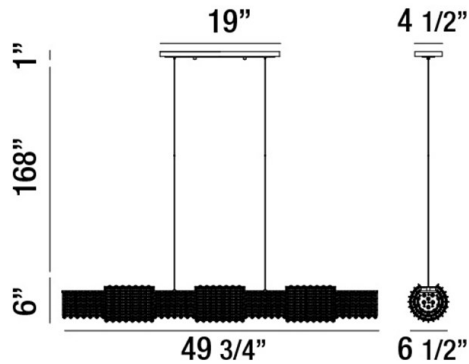

SPOSA, 50" LINEAR CHANDELIER

PRODUCT DETAILS

No.	:	31371-018
Product Color	:	CHROME
Product Material	:	METAL
Shade / Accent Colour	:	CLEAR
Shade / Accent Material	:	CRYSTAL
Length	:	49.75"
Width	:	6.5"
Height	:	6"
Overall Height	:	175"
Weight	:	24.2lbs

Options Available

ITEM NO.	FINISH	SHADE
31371-018	CHROME	CLEAR

TECHNICAL DETAILS

Light Direction	:	Down
Hanging Support Type	:	AIRCRAFT CABLE
Hanging Support Length	:	168"
Canopy / Backplate Length	:	19"
Canopy / Backplate Height	:	1"
Canopy / Backplate Width	:	4.5"
Adjustable Lamp Head	:	No
Location	:	DRY
Approval	:	