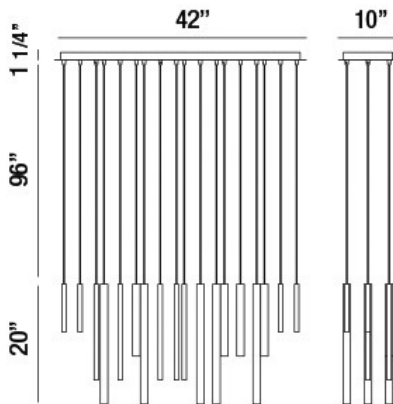

## SANTANA, 42" LINEAR CHANDELIER

### PRODUCT DETAILS

No.	:	31446-013
Product Color	:	BLACK
Product Material	:	METAL
Shade / Accent Colour	:	BLACK
Shade / Accent Material	:	METAL EXTRUDED TUBES
Length	:	42"
Width	:	10"
Height	:	20"
Overall Height	:	117.25"
Weight	:	26.6lbs

### LIGHT SOURCE DETAILS

Light Source Type	:	INTEGRATED LED
Input Voltage	:	120V
Bulb Voltage	:	120V
Socket Type	:	LED
Total Wattage	:	18W
Total Lumen	:	900lm
Kelvin	:	3000K
CRI	:	90+
Dimmable	:	Yes

### TECHNICAL DETAILS

Light Direction	:	Down
Hanging Support Type	:	WIRE
Hanging Support Length	:	96"
Canopy / Backplate Length	:	42"
Canopy / Backplate Height	:	1.25"
Canopy / Backplate Width	:	10"
Adjustable Lamp Head	:	No
Location	:	DRY
Approval	:	
Title 24	:	Yes