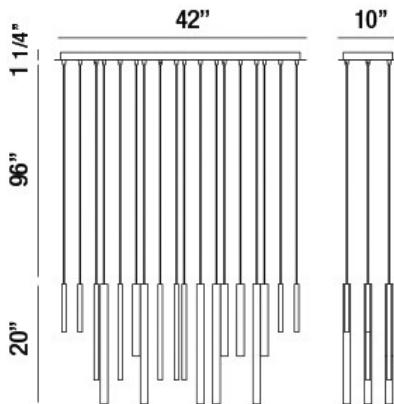

## SANTANA, 42" LINEAR CHANDELIER

### PRODUCT DETAILS

No.	:	31446-023
Product Color	:	SATIN NICKEL
Product Material	:	METAL
Shade / Accent Colour	:	SATIN NICKEL
Shade / Accent Material	:	METAL EXTRUDED TUBES
Length	:	42"
Width	:	10"
Height	:	20"
Overall Height	:	117.25"
Weight	:	26.6lbs

### LIGHT SOURCE DETAILS

Light Source Type	:	INTEGRATED LED
Input Voltage	:	120V
Bulb Voltage	:	120V
Socket Type	:	LED
Total Wattage	:	18W
Total Lumen	:	900lm
Kelvin	:	3000K
CRI	:	90+
Dimmable	:	Yes

### TECHNICAL DETAILS

Light Direction	:	Down
Hanging Support Type	:	WIRE
Hanging Support Length	:	96"
Canopy / Backplate Length	:	42"
Canopy / Backplate Height	:	1.25"
Canopy / Backplate Width	:	10"
Adjustable Lamp Head	:	No
Location	:	DRY
Approval	:	
Title 24	:	Yes