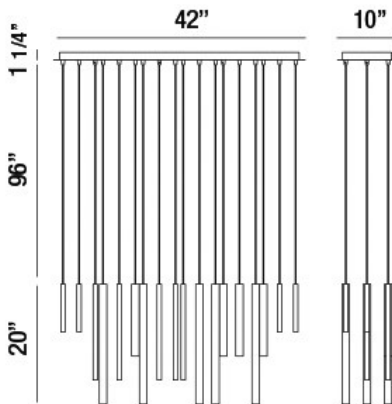

SANTANA, 42" LINEAR CHANDELIER

PRODUCT DETAILS

No.	:	31446-035
Product Color	:	ANTIQUÉ BRASS
Product Material	:	METAL
Shade / Accent Colour	:	ANTIQUÉ BRASS
Shade / Accent Material	:	METAL EXTRUDED TUBES
Length	:	42"
Width	:	10"
Height	:	20"
Overall Height	:	117.25"
Weight	:	26.6lbs

LIGHT SOURCE DETAILS

Light Source Type	:	INTEGRATED LED
Input Voltage	:	120V
Bulb Voltage	:	120V
Socket Type	:	LED
Total Wattage	:	18W
Total Lumen	:	900lm
Kelvin	:	3000K
CRI	:	90+
Dimmable	:	Yes

Options Available

ITEM NO.	FINISH	SHADE
31446-013	BLACK	BLACK
31446-023	SATIN NICKEL	SATIN NICKEL
31446-035	ANTIQUÉ BRASS	ANTIQUÉ BRASS
31446-043	BLACK	MULTI COLORS

TECHNICAL DETAILS

Light Direction	:	Down
Hanging Support Type	:	WIRE
Hanging Support Length	:	96"
Canopy / Backplate Length	:	42"
Canopy / Backplate Height	:	1.25"
Canopy / Backplate Width	:	10"
Adjustable Lamp Head	:	No
Location	:	DRY
Approval	:	
Title 24	:	Yes