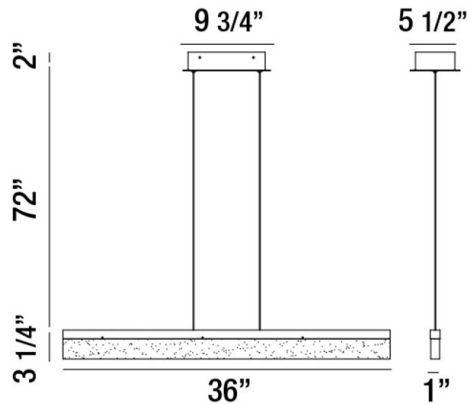

## TUNNEL, 36" LINEAR PENDANT

### PRODUCT DETAILS

No.	:	31467-018
Product Color	:	BRONZE
Product Material	:	ALUMINUM
Shade / Accent Colour	:	FROSTED
Shade / Accent Material	:	ACRYLIC
Length	:	36"
Width	:	1"
Height	:	3.25"
Overall Height	:	77.25"
Weight	:	9.6lbs

### TECHNICAL DETAILS

Light Direction	:	Down
Hanging Support Type	:	AIRCRAFT CABLE
Hanging Support Length	:	72"
Canopy / Backplate Length	:	9.75"
Canopy / Backplate Height	:	2"
Canopy / Backplate Width	:	5.5"
Adjustable Lamp Head	:	No
Location	:	DRY
Approval	:	