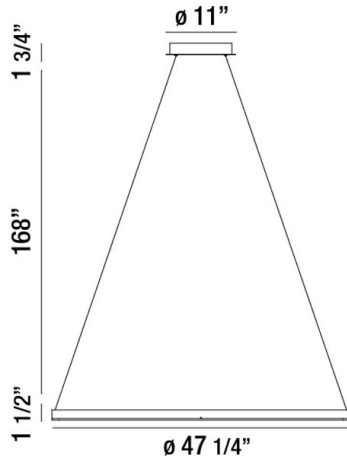

SPUNTO, 47" ROUND CHANDELIER

PRODUCT DETAILS

No.	:	31472-012
Product Color	:	SILVER
Product Material	:	METAL
Shade / Accent Colour	:	OPAL WHITE
Shade / Accent Material	:	ACRYLIC
Diameter	:	47.25"
Height	:	1.5"
Overall Height	:	171.25"
Weight	:	16lbs

ITEM NO.	FINISH	SHADE
31472-012	SILVER	OPAL WHITE
31472-021	MATTE BLACK	OPAL WHITE

TECHNICAL DETAILS

Light Direction	:	Down
Hanging Support Type	:	AIRCRAFT CABLE
Hanging Support Length	:	168"
Canopy / Backplate Height	:	1.75"
Canopy / Backplate Dia.	:	11"
Adjustable Lamp Head	:	No
Location	:	DRY
Approval	:	