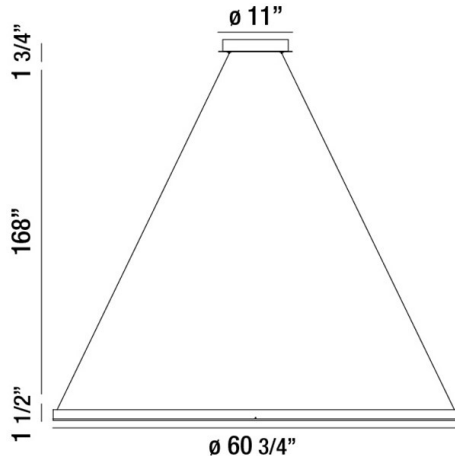

## SPUNTO, 61" ROUND CHANDELIER

### PRODUCT DETAILS

No.	:	31473-019
Product Color	:	SILVER
Product Material	:	METAL
Shade / Accent Colour	:	OPAL WHITE
Shade / Accent Material	:	ACRYLIC
Diameter	:	60.75"
Height	:	1.5"
Overall Height	:	171.25"
Weight	:	26lbs

### TECHNICAL DETAILS

Light Direction	:	Down
Hanging Support Type	:	AIRCRAFT CABLE
Hanging Support Length	:	168"
Canopy / Backplate Height	:	1.75"
Canopy / Backplate Dia.	:	11"
Adjustable Lamp Head	:	No
Location	:	DRY
Approval	:	