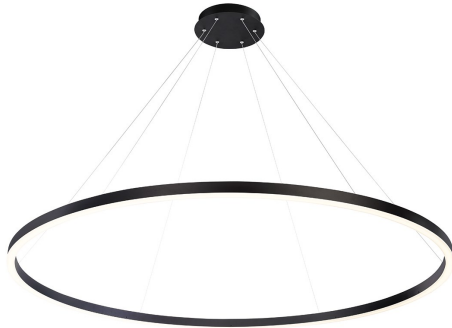

## SPUNTO, 61" ROUND CHANDELIER

### PRODUCT DETAILS

No.	:	31473-026
Product Color	:	MATTE BLACK
Product Material	:	METAL
Shade / Accent Colour	:	OPAL WHITE
Shade / Accent Material	:	ACRYLIC
Diameter	:	60.75"
Height	:	1.5"
Overall Height	:	171.25"
Weight	:	26lbs

### TECHNICAL DETAILS

Light Direction	:	Down
Hanging Support Type	:	AIRCRAFT CABLE
Hanging Support Length	:	168"
Canopy / Backplate Height	:	1.75"
Canopy / Backplate Dia.	:	11"
Adjustable Lamp Head	:	No
Location	:	DRY
Approval	:	