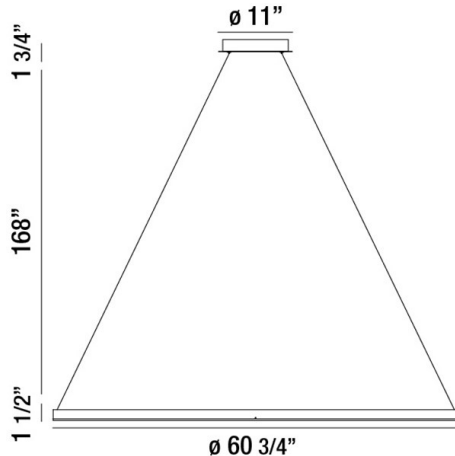

## SPUNTO, 61" ROUND CHANDELIER

### PRODUCT DETAILS

No.	:	31473-026
Product Color	:	MATTE BLACK
Product Material	:	METAL
Shade / Accent Colour	:	OPAL WHITE
Shade / Accent Material	:	ACRYLIC
Diameter	:	60.75"
Height	:	1.5"
Overall Height	:	171.25"
Weight	:	26lbs

### TECHNICAL DETAILS

Light Direction	:	Down
Hanging Support Type	:	AIRCRAFT CABLE
Hanging Support Length	:	168"
Canopy / Backplate Height	:	1.75"
Canopy / Backplate Dia.	:	11"
Adjustable Lamp Head	:	No
Location	:	DRY
Approval	:	