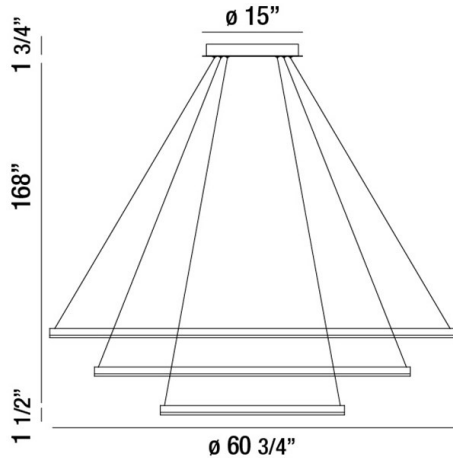

SPUNTO, 61" ROUND CHANDELIER

PRODUCT DETAILS

No.	:	31474-016
Product Color	:	SILVER
Product Material	:	METAL
Shade / Accent Colour	:	OPAL WHITE
Shade / Accent Material	:	ACRYLIC
Diameter	:	60.75"
Height	:	1.5"
Overall Height	:	171.25"
Weight	:	41.3lbs

ITEM NO.	FINISH	SHADE
31474-016	SILVER	OPAL WHITE
31474-023	MATTE BLACK	OPAL WHITE

TECHNICAL DETAILS

Light Direction	:	Down
Hanging Support Type	:	AIRCRAFT CABLE
Hanging Support Length	:	168"
Canopy / Backplate Height	:	1.75"
Canopy / Backplate Dia.	:	15"
Adjustable Lamp Head	:	No
Location	:	DRY
Approval	:	