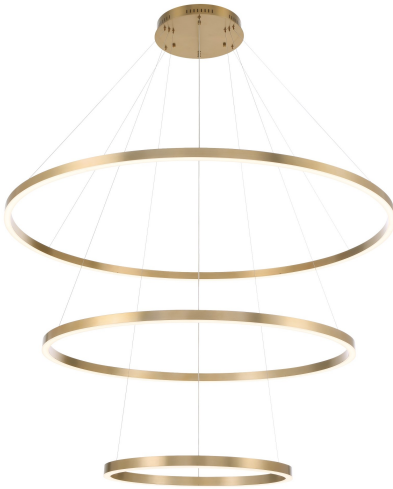

SPUNTO, 61IN 3-LIGHT LED CHANDELIER

PRODUCT DETAILS

No.	:	31474-038
Product Color	:	GOLD
Product Material	:	METAL
Shade / Accent Colour	:	OPAL WHITE
Shade / Accent Material	:	ACRYLIC
Length	:	60.75"
Width	:	60.75"
Diameter	:	60.75"
Height	:	15"
Overall Height	:	171.25"
Weight	:	45.1LBS

LIGHT SOURCE DETAILS

Number of Bulbs	:	3
Light Source	:	LED
Light Source Type	:	LED
Input Voltage	:	120V
Bulb Voltage	:	120V
Socket Type	:	LED
Wattage	:	55W
Total Wattage	:	165W
Delivered Lumens	:	16298LM
Kelvin	:	3000K
CRI	:	90
Bulb Included	:	YES
Dimmable	:	YES

OPTIONS AVAILABLE

ITEM NO.	FINISH	SHADE
31474-016	SILVER	OPAL WHITE
31474-023	MATTE BLACK	OPAL WHITE
31474-038	GOLD	OPAL WHITE

TECHNICAL DETAILS

Light Direction	:	DOWN
Hanging Support Type	:	AIRCRAFT CABLE
Hanging Support Length	:	168"
Canopy / Backplate Height	:	2.125"
Canopy / Backplate Dia.	:	15"
Adjustable Lamp Head	:	NO
IP Rating	:	IP20
Location	:	DRY
Approval	:	