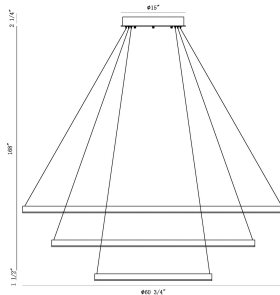

SPUNTO, 61IN 3-LIGHT LED CHANDELIER

PRODUCT DETAILS

No.	:	31474-038
Product Color	:	GOLD
Product Material	:	METAL
Shade / Accent Colour	:	OPAL WHITE
Shade / Accent Material	:	ACRYLIC
Length	:	60.75"
Width	:	60.75"
Diameter	:	60.75"
Height	:	15"
Overall Height	:	171.25"
Weight	:	45.1LBS

LIGHT SOURCE DETAILS

Number of Bulbs	:	3
Light Source	:	LED
Light Source Type	:	LED
Input Voltage	:	120V
Bulb Voltage	:	120V
Socket Type	:	LED
Wattage	:	55W
Total Wattage	:	165W
Delivered Lumens	:	16298LM
Kelvin	:	3000K
CRI	:	90
Bulb Included	:	YES
Dimmable	:	YES

OPTIONS AVAILABLE

ITEM NO.	FINISH	SHADE
31474-016	SILVER	OPAL WHITE
31474-023	MATTE BLACK	OPAL WHITE
31474-038	GOLD	OPAL WHITE

TECHNICAL DETAILS

Light Direction	:	DOWN
Hanging Support Type	:	AIRCRAFT CABLE
Hanging Support Length	:	168"
Canopy / Backplate Height	:	2.125"
Canopy / Backplate Dia.	:	15"
Adjustable Lamp Head	:	NO
IP Rating	:	IP20
Location	:	DRY
Approval	:	