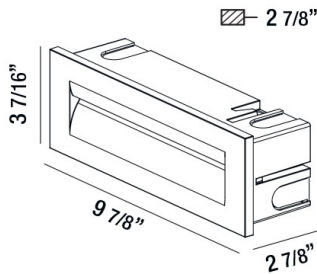

31576, 8.5W LED OUTDOOR IN-WALL

PRODUCT DETAILS

No.	:	31576-017
Product Color	:	MARINE GREY
Width	:	9.875"
Height	:	3.4375"
Ext	:	2.875"
Weight	:	1.2lbs

LIGHT SOURCE DETAILS

Light Source Type	:	INTEGRATED LED
Input Voltage	:	120V
Bulb Voltage	:	120V
Socket Type	:	LED
Total Wattage	:	8.5W
Total Lumen	:	190lm
Kelvin	:	3000K
CRI	:	80
Dimmable	:	No

Options Available

ITEM NO.	FINISH	SHADE
31576-017	MARINE GREY	
31576-024	GRAPHITE GREY	

TECHNICAL DETAILS

Driver	:	Electronic driver 120V 50/60Hz
Adjustable Lamp Head	:	No
IP Rating	:	65
Location	:	WET
Approval	:	