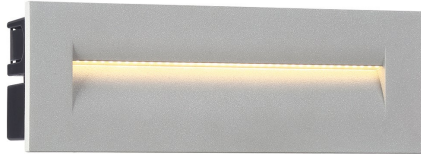

31576, 8.5W LED OUTDOOR IN-WALL

PRODUCT DETAILS

No.	:	31576-017
Product Color	:	MARINE GREY
Width	:	9.875"
Height	:	3.4375"
Ext	:	2.875"
Weight	:	1.2lbs

LIGHT SOURCE DETAILS

Light Source Type	:	INTEGRATED LED
Input Voltage	:	120V
Bulb Voltage	:	120V
Socket Type	:	LED
Total Wattage	:	8.5W
Total Lumen	:	190lm
Kelvin	:	3000K
CRI	:	80
Dimmable	:	No

Options Available

ITEM NO.	FINISH	SHADE
31576-017	MARINE GREY	
31576-024	GRAPHITE GREY	

TECHNICAL DETAILS

Driver	:	Electronic driver 120V 50/60Hz
Adjustable Lamp Head	:	No
IP Rating	:	65
Location	:	WET
Approval	:	