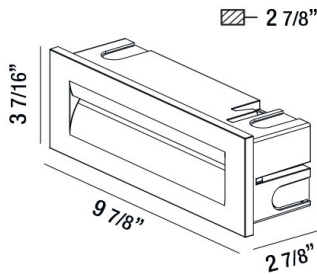

PROJECT INFORMATION

Job Name: Date: Type:

Comments: