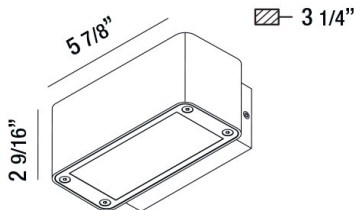

PROJECT INFORMATION

Job Name: Date: Type:

Comments: