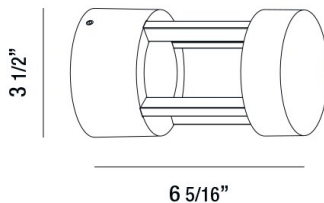

31586, 7W LED OUTDOOR WALL MOUNT

PRODUCT DETAILS

No.	:	31586-023
Product Color	:	GRAPHITE GREY
Diameter	:	3.5"
Ext	:	6.3125"
Weight	:	1.2lbs

LIGHT SOURCE DETAILS

Light Source Type	:	INTEGRATED LED
Input Voltage	:	120V
Bulb Voltage	:	120V
Socket Type	:	LED
Total Wattage	:	7W
Total Lumen	:	350lm
Kelvin	:	3000K
CRI	:	80
Dimmable	:	No

Options Available

ITEM NO.	FINISH	SHADE
31586-016	MARINE GREY	
31586-023	GRAPHITE GREY	

TECHNICAL DETAILS

Light Direction	:	Down
Driver	:	Electronic driver 120V 50/60Hz
Adjustable Lamp Head	:	No
IP Rating	:	54
Location	:	WET
Approval	:	
Title 24	:	Yes