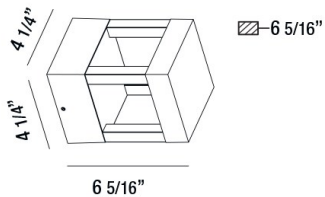

31587, 7W LED OUTDOOR WALL MOUNT

PRODUCT DETAILS

No.	:	31587-013
Product Color	:	MARINE GREY
Width	:	4.25"
Height	:	4.25"
Ext	:	6.3125"
Weight	:	1.7lbs

LIGHT SOURCE DETAILS

Light Source Type	:	INTEGRATED LED
Input Voltage	:	120V
Bulb Voltage	:	120V
Socket Type	:	LED
Total Wattage	:	7W
Total Lumen	:	350lm
Kelvin	:	3000K
CRI	:	80
Dimmable	:	No

Options Available

ITEM NO.	FINISH	SHADE
31587-013	MARINE GREY	
31587-020	GRAPHITE GREY	

TECHNICAL DETAILS

Light Direction	:	Down
Driver	:	Electronic driver 120V 50/60Hz
Adjustable Lamp Head	:	No
IP Rating	:	54
Location	:	WET
Approval	:	