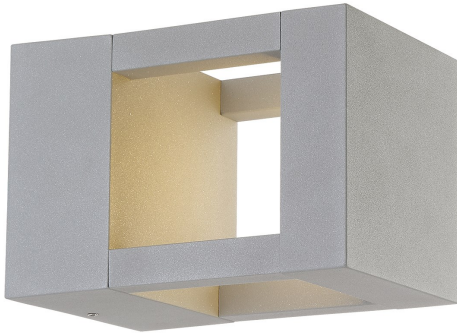

31587, 7W LED OUTDOOR WALL MOUNT

PRODUCT DETAILS

No.	:	31587-013
Product Color	:	MARINE GREY
Width	:	4.25"
Height	:	4.25"
Ext	:	6.3125"
Weight	:	1.7lbs

LIGHT SOURCE DETAILS

Light Source Type	:	INTEGRATED LED
Input Voltage	:	120V
Bulb Voltage	:	120V
Socket Type	:	LED
Total Wattage	:	7W
Total Lumen	:	350lm
Kelvin	:	3000K
CRI	:	80
Dimmable	:	No

Options Available

ITEM NO.	FINISH	SHADE
31587-013	MARINE GREY	
31587-020	GRAPHITE GREY	

TECHNICAL DETAILS

Light Direction	:	Down
Driver	:	Electronic driver 120V 50/60Hz
Adjustable Lamp Head	:	No
IP Rating	:	54
Location	:	WET
Approval	:	