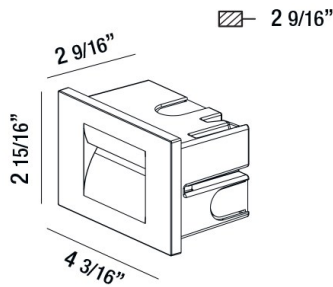

31590, 3.6W LED OUTDOOR IN-WALL

PRODUCT DETAILS

No.	:	31590-020
Product Color	:	GRAPHITE GREY
Width	:	4.1875"
Height	:	2.9375"
Ext	:	2.5625"
Weight	:	0.5lbs

LIGHT SOURCE DETAILS

Light Source Type	:	INTEGRATED LED
Input Voltage	:	120V
Bulb Voltage	:	120V
Socket Type	:	LED
Total Wattage	:	3.6W
Total Lumen	:	80lm
Kelvin	:	3000K
CRI	:	80
Dimmable	:	No

Options Available

ITEM NO.	FINISH	SHADE
31590-013	MARINE GREY	
31590-020	GRAPHITE GREY	

TECHNICAL DETAILS

Driver	:	Electronic driver 120V 50/60Hz
Adjustable Lamp Head	:	No
IP Rating	:	65
Location	:	WET
Approval	:	
Title 24	:	Yes