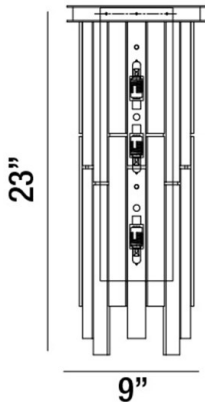

CANDICE, 3LIGHT WALL MOUNT

PRODUCT DETAILS

No.	:	31603-010
Product Color	:	CHROME
Shade / Accent Colour	:	CLEAR
Width	:	9"
Height	:	23"
Ext	:	6"
Weight	:	14.3lbs

LIGHT SOURCE DETAILS

Number of Bulbs	:	3
Light Source	:	Halogen
Light Source Type	:	G9
Input Voltage	:	120V
Bulb Voltage	:	120V
Socket Type	:	G9
Wattage	:	40W
Total Wattage	:	120W
Bulb Included	:	Yes
Dimmable	:	Yes

Options Available

ITEM NO.	FINISH	SHADE
31603-010	CHROME	CLEAR

 6"

TECHNICAL DETAILS

Canopy / Backplate Length	:	17"
Canopy / Backplate Height	:	1"
Canopy / Backplate Width	:	4.688"
Adjustable Lamp Head	:	No
Approval	:	