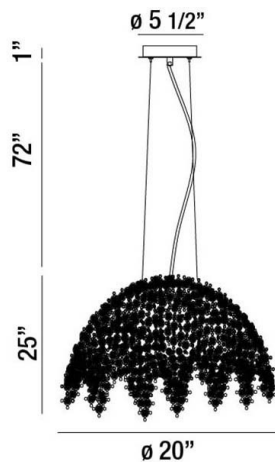

DANZA, 20" ROUND CHANDELIER

PRODUCT DETAILS

No.	:	31617-017
Product Color	:	CHROME
Product Material	:	METAL
Shade / Accent Colour	:	COGNAC
Shade / Accent Material	:	METAL/CRYSTAL
Diameter	:	20"
Height	:	25"
Overall Height	:	98"
Weight	:	11.4lbs

Options Available

ITEM NO.	FINISH	SHADE
31617-017	CHROME	COGNAC

TECHNICAL DETAILS

Light Direction	:	Down
Hanging Support Type	:	AIRCRAFT CABLE
Hanging Support Length	:	72"
Canopy / Backplate Height	:	1"
Canopy / Backplate Dia.	:	5.5"
Adjustable Lamp Head	:	No
Location	:	DRY
Approval	:	