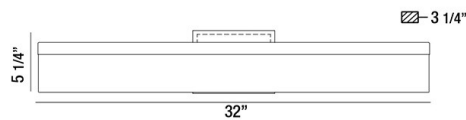

SOLE, WALL MOUNT

PRODUCT DETAILS

No.	:	31805-018
Product Color	:	CHROME
Product Material	:	METAL
Shade / Accent Colour	:	FROSTED
Shade / Accent Material	:	ACRYLIC
Width	:	32"
Height	:	5.25"
Ext	:	3.25"
Weight	:	6.7lbs

LIGHT SOURCE DETAILS

Light Source Type	:	INTEGRATED LED
Input Voltage	:	120V
Bulb Voltage	:	120V
Total Wattage	:	30W
Total Lumen	:	2250lm
Kelvin	:	3000K
CRI	:	80+
Dimmable	:	Yes

Options Available

ITEM NO.	FINISH	SHADE
31805-018	CHROME	FROSTED

TECHNICAL DETAILS

Canopy / Backplate Length	:	6.68"
Canopy / Backplate Height	:	1.188"
Canopy / Backplate Width	:	5.09"
Adjustable Lamp Head	:	No
Mounting	:	Down
Location	:	DRY
Approval	:	

PROJECT INFORMATION