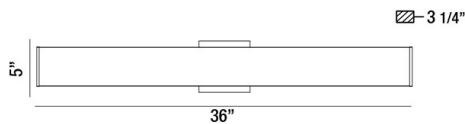

### PRODUCT DETAILS

No.	:	31813-013
Product Color	:	ALUMINUM
Product Material	:	METAL
Shade / Accent Colour	:	WHITE
Shade / Accent Material	:	ACRYLIC
Width	:	36"
Height	:	5"
Ext	:	3.25"
Weight	:	2.8lbs

### TECHNICAL DETAILS

Canopy / Backplate Length	:	4.31"
Canopy / Backplate Height	:	1.25"
Canopy / Backplate Width	:	4.31"
Adjustable Lamp Head	:	No
Mounting	:	Up or Down
Location	:	DRY
Approval	:	