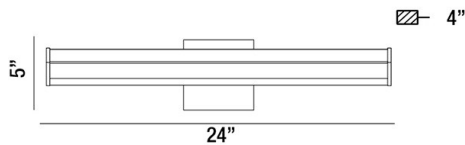

### PRODUCT DETAILS

No.	:	31816-014
Product Color	:	ALUMINUM
Product Material	:	METAL
Shade / Accent Colour	:	WHITE
Shade / Accent Material	:	ACRYLIC
Width	:	24"
Height	:	5"
Ext	:	4"
Weight	:	2.8lbs

### TECHNICAL DETAILS

Canopy / Backplate Length	:	4.31"
Canopy / Backplate Height	:	1.25"
Canopy / Backplate Width	:	4.31"
Adjustable Lamp Head	:	No
Mounting	:	Up or Down
Location	:	DRY
Approval	:	
Beam Angle	:	125