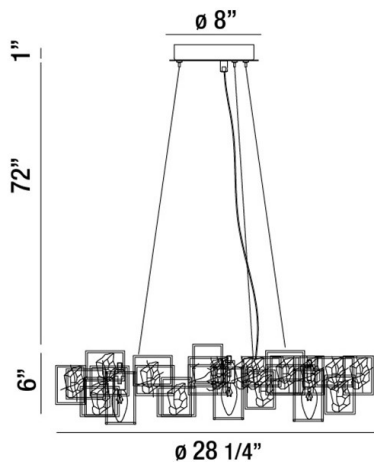

PATTON, 28" ROUND CHANDELIER

PRODUCT DETAILS

No.	:	31836-012
Product Color	:	BRONZE
Product Material	:	METAL
Shade / Accent Colour	:	BRONZE/STONE
Shade / Accent Material	:	METAL/STONE
Diameter	:	28.25"
Height	:	6"
Overall Height	:	79"
Weight	:	24.4lbs

LIGHT SOURCE DETAILS

Number of Bulbs	:	7
Light Source	:	Incandescent
Light Source Type	:	B10
Input Voltage	:	120V
Bulb Voltage	:	120V
Socket Type	:	E12
Wattage	:	60W
Total Wattage	:	420W
Bulb Included	:	No
Dimmable	:	Yes

Options Available

ITEM NO.	FINISH	SHADE
31836-012	BRONZE	BRONZE/STONE

TECHNICAL DETAILS

Light Direction	:	Down
Hanging Support Type	:	AIRCRAFT CABLE
Hanging Support Length	:	72"
Canopy / Backplate Height	:	1"
Canopy / Backplate Dia.	:	8"
Adjustable Lamp Head	:	No
Approval	:	