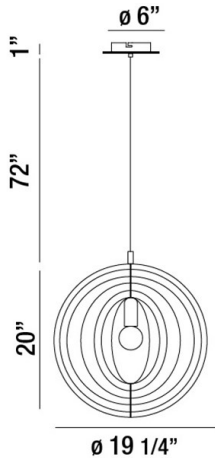

PRODUCT DETAILS

| | | |
|-------------------------|---|--------------|
| No. | : | 31873-017 |
| Product Color | : | WOOD |
| Product Material | : | METAL |
| Shade / Accent Colour | : | NATURAL WOOD |
| Shade / Accent Material | : | WOOD |
| Diameter | : | 19.25" |
| Height | : | 20" |
| Overall Height | : | 93" |
| Weight | : | 3.3lbs |

LIGHT SOURCE DETAILS

| | | |
|-------------------|---|--------------|
| Number of Bulbs | : | 1 |
| Light Source | : | Incandescent |
| Light Source Type | : | A19 |
| Input Voltage | : | 120V |
| Bulb Voltage | : | 120V |
| Socket Type | : | E26 |
| Wattage | : | 60W |
| Total Wattage | : | 60W |
| Bulb Included | : | No |
| Dimmable | : | Yes |

TECHNICAL DETAILS

| | | |
|---------------------------|---|---|
| Hanging Support Type | : | WIRE |
| Hanging Support Length | : | 72" |
| Canopy / Backplate Height | : | 1" |
| Canopy / Backplate Dia. | : | 6" |
| Location | : | DRY |
| Approval | : |  |