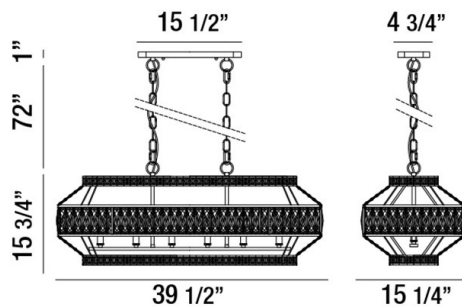

BELLEZZA, 40" LINEAR CHANDELIER

PRODUCT DETAILS

No.	:	31885-010
Product Color	:	BRONZE
Product Material	:	METAL
Shade / Accent Colour	:	CLEAR
Shade / Accent Material	:	CRYSTAL
Length	:	39.5"
Width	:	15.25"
Height	:	15.75"
Overall Height	:	88.75"
Weight	:	28.6lbs

LIGHT SOURCE DETAILS

Number of Bulbs	:	6
Light Source	:	Incandescent
Light Source Type	:	B10
Input Voltage	:	120V
Bulb Voltage	:	120V
Socket Type	:	E12
Wattage	:	60W
Total Wattage	:	360W
Bulb Included	:	No
Dimmable	:	Yes

Options Available

ITEM NO.	FINISH	SHADE
31885-010	BRONZE	CLEAR

TECHNICAL DETAILS

Hanging Support Type	:	CHAIN
Hanging Support Length	:	72"
Canopy / Backplate Length	:	15.5"
Canopy / Backplate Height	:	1"
Canopy / Backplate Width	:	4.75"
Location	:	DRY
Approval	:	