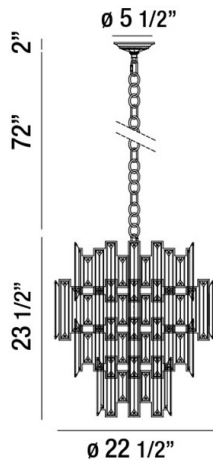

## VIENNA, 23" ROUND CHANDELIER

### PRODUCT DETAILS

No.	:	31891-011
Product Color	:	CHROME
Product Material	:	METAL
Shade / Accent Colour	:	AMBER
Shade / Accent Material	:	CRYSTAL
Diameter	:	22.5"
Height	:	23.5"
Overall Height	:	97.5"
Weight	:	45lbs

### TECHNICAL DETAILS

Hanging Support Type	:	CHAIN
Hanging Support Length	:	72"
Canopy / Backplate Height	:	2"
Canopy / Backplate Dia.	:	5.5"
Location	:	DRY
Approval	:	