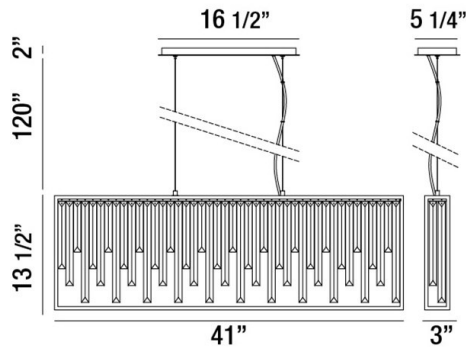

GENOVA, 41" LINEAR CHANDELIER

PRODUCT DETAILS

No.	:	31902-014
Product Color	:	CHROME
Product Material	:	METAL
Shade / Accent Colour	:	CLEAR
Shade / Accent Material	:	CRYSTAL
Length	:	41"
Width	:	3"
Height	:	13.5"
Overall Height	:	135.5"
Weight	:	26.4lbs

Options Available

ITEM NO.	FINISH	SHADE
31902-014	CHROME	CLEAR

TECHNICAL DETAILS

Hanging Support Type	:	AIRCRAFT CABLE
Hanging Support Length	:	120"
Canopy / Backplate Length	:	16.5"
Canopy / Backplate Height	:	2"
Canopy / Backplate Width	:	5.25"
Location	:	DRY
Approval	:	