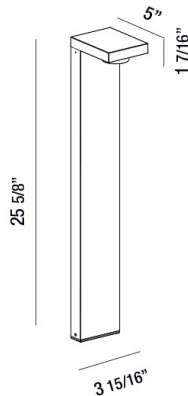

PALLITO, BOLLARD, 1X7W, LED

PRODUCT DETAILS

No.	:	31911-029
Product Color	:	BLACK
Shade / Accent Colour	:	FROST PC
Length	:	5"
Width	:	3.9375"
Height	:	25.625"
Weight	:	2.8LBS

LIGHT SOURCE DETAILS

Light Source Type	:	INTEGRATED LED
Input Voltage	:	120V
Bulb Voltage	:	120V
Socket Type	:	LED
Total Wattage	:	7W
Delivered Lumens	:	339LM
Kelvin	:	3000K
CRI	:	80
Dimmable	:	NO

OPTIONS AVAILABLE

ITEM NO.	FINISH	SHADE
31911-023	GRAPHITE GREY	
31911-029	BLACK	FROST PC

TECHNICAL DETAILS

IP Rating	:	54
Location	:	WET
Approval	:	
Title 24	:	YES

PROJECT INFORMATION

Job Name: Date: Type: