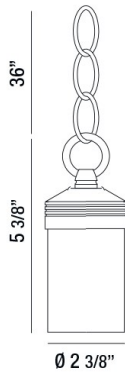

31930, EXTERIOR PENDANT, 3X2W, LED, SOLID BRASS, ANTIQUE BRZ

PRODUCT DETAILS

No.	:	31930-017
Product Color	:	ANTIQUE BRONZE
Diameter	:	2.375"
Height	:	6"
Weight	:	1.4lbs

LIGHT SOURCE DETAILS

Light Source Type	:	INTEGRATED LED
Input Voltage	:	12V
Bulb Voltage	:	12V
Socket Type	:	LED
Total Wattage	:	6W
Total Lumen	:	300lm
Kelvin	:	2700K
CRI	:	80
Dimmable	:	No

Options Available

ITEM NO.	FINISH	SHADE
31930-017	ANTIQUE BRONZE	

TECHNICAL DETAILS

Hanging Support Type	:	CHAIN
Hanging Support Length	:	36"
IP Rating	:	65
Location	:	WET
Approval	:	
Beam Angle	:	40

PROJECT INFORMATION