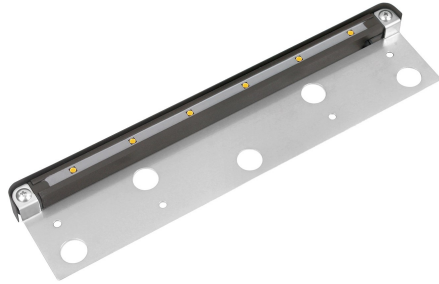

## 31958, HARDSCAPE LIGHT, 1.4W, LED, ALU

### PRODUCT DETAILS

No.	:	31958-011
Product Color	:	BRONZE
Length	:	13"
Width	:	0.75"
Height	:	3"
Weight	:	0.9lbs

### LIGHT SOURCE DETAILS

Light Source Type	:	INTEGRATED LED
Input Voltage	:	12V
Bulb Voltage	:	12V
Socket Type	:	LED
Total Wattage	:	1.2W
Total Lumen	:	130lm
Kelvin	:	3500K
CRI	:	80