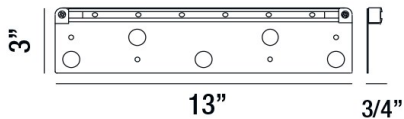

PROJECT INFORMATION

Job Name: Date: Type:

Comments: