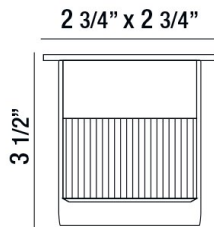

32100, INGROUND,SQUARE,1X10W LED

PRODUCT DETAILS

No.	:	32100-013
Product Color	:	BLACK
Length	:	2.75"
Width	:	2.75"
Height	:	3.5"
Weight	:	1lbs

LIGHT SOURCE DETAILS

Light Source Type	:	INTEGRATED LED
Input Voltage	:	12V
Bulb Voltage	:	12V
Socket Type	:	LED
Total Wattage	:	10W
Total Lumen	:	750lm
Kelvin	:	3000K
CRI	:	80
Dimmable	:	No

Options Available

ITEM NO.	FINISH	SHADE
32100-013	BLACK	

TECHNICAL DETAILS

Driver	:	Driver not included 12V AC/DC
IP Rating	:	67
Location	:	WET
Approval	:	
Beam Angle	:	25

PROJECT INFORMATION

 Job Name: Date: Type: