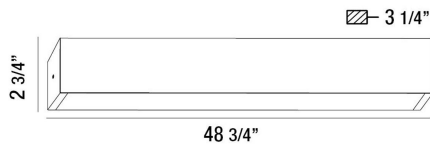

ANELLO, WALL MOUNT

PRODUCT DETAILS

No.	:	32124-019
Product Color	:	CHROME
Product Material	:	METAL
Shade / Accent Colour	:	FROSTED
Shade / Accent Material	:	GLASS
Width	:	48.75"
Height	:	2.75"
Ext	:	3.25"
Weight	:	8.8lbs

LIGHT SOURCE DETAILS

Light Source Type	:	INTEGRATED LED
Input Voltage	:	120V
Bulb Voltage	:	120V
Total Wattage	:	48W
Total Lumen	:	4800lm
Kelvin	:	3000K
CRI	:	80+
Dimmable	:	Yes

Options Available

ITEM NO.	FINISH	SHADE
32124-019	CHROME	FROSTED

TECHNICAL DETAILS

Mounting	:	Up or Down
Approval	:	

PROJECT INFORMATION

Job Name: Date: Type:

Comments: