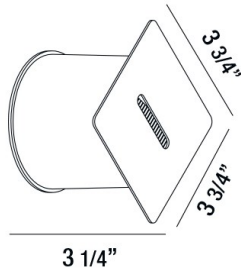

PROJECT INFORMATION

Job Name: Date: Type:

Comments: