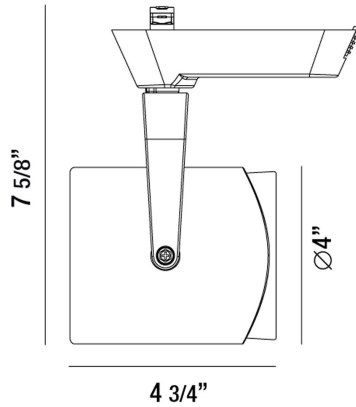

32368, 1-LIGHT 30W LED

OPTIONS AVAILABLE

ITEM NO.	FINISH	SHADE
32368-35-01	BLACK	CLEAR
32368-35-02	WHITE	CLEAR

PRODUCT DETAILS

No.	:	32368-35-02
Product Color	:	WHITE
Shade / Accent Colour	:	CLEAR
Length	:	7"
Width	:	4"
Height	:	7.625"
Weight	:	3.1LBS

LIGHT SOURCE DETAILS

Light Source Type	:	INTEGRATED LED
Input Voltage	:	120V
Bulb Voltage	:	120V
Socket Type	:	LED
Total Wattage	:	30W
Initial Lumens	:	2100LM
Kelvin	:	3500K
CRI	:	80
Dimmable	:	YES

TECHNICAL DETAILS

IP Rating	:	20
Location	:	DRY
Approval	:	
Title 24	:	YES
Beam Angle	:	24 TO 60
Vertical Adjustment	:	90
Horizontal Adjustment	:	340

PROJECT INFORMATION

 Job Name: Date: Type:

 Comments: