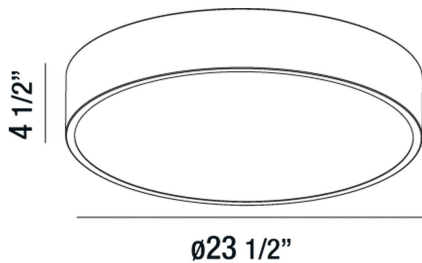

PROJECT INFORMATION

Job Name: Date: Type:

Comments: