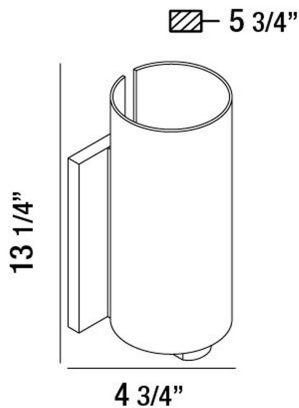

PROJECT INFORMATION

Job Name: Date: Type:

Comments: