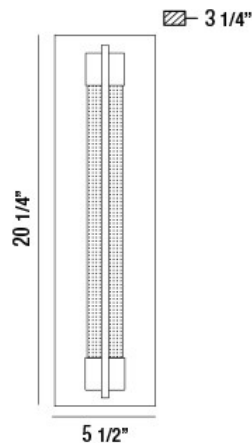

PARI, LED OUTDOOR WALL SCNCE

PRODUCT DETAILS

No.	:	33692-012
Product Color	:	ANTIQUE SILVER
Shade / Accent Colour	:	SEEDED GLASS
Width	:	5.5"
Height	:	20.25"
Ext	:	3.25"
Weight	:	10.8lbs

LIGHT SOURCE DETAILS

Light Source Type	:	INTEGRATED LED
Input Voltage	:	120V
Bulb Voltage	:	120V
Socket Type	:	LED
Total Wattage	:	10W
Total Lumen	:	800lm
Kelvin	:	3000K
CRI	:	90+
Dimmable	:	Yes

Options Available

ITEM NO.	FINISH	SHADE
33692-012	ANTIQUE SILVER	SEEDED GLASS

TECHNICAL DETAILS

Canopy / Backplate Length	:	20.5"
Canopy / Backplate Height	:	0.75"
Canopy / Backplate Width	:	5.5"
Driver	:	ZEGA
IP Rating	:	54
Location	:	WET
Approval	:	

PROJECT INFORMATION

Job Name: Date: Type: